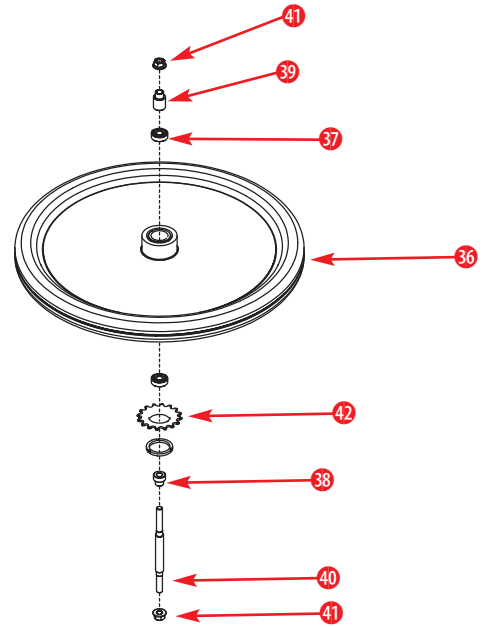

NGS Schematics

Star Trac Johnny G Spinner Elite/Pro Mainframe Assembly

Star Trac Johnny G Spinner Elite and Pro Frame Assembly

1	SG800-3721	Brake Pad Assembly
2	SG800-3722	Brake Knob and Bolt Assembly
3	SG800-3747	Brass Brake Nut
4	SG800-3719	Front Leg Assembly, Spin Bike
5	SG800-3727	New Wheel, Spin Bike
6	SG800-3729	Adjustable Foot
7	SG800-3716	Handlebar Post Assembly
8	SG800-3717	Seat Post Assembly
9	SG800-3718	Adjustable Slide for Seat
10	SG800-3750	Sleeve for Seat Slide
11	SG800-3757	Seat
12	SG800-3861	Pop Pin, Two Pitch
13	SG800-3720	Leg Assembly, Back, Johnny G

Elite and Pro Drive Assembly

14	SG800-3723	Chain Guard, Outside
15	SG800-3724	Chain Guard, Inside
16	SG800-3753	Bolt, Chain Guard
17	SG800-3755	Bottom Bracket, 68 x 107mm w/ Bolts
18	SG800-3756	Cranks Set, Spin Bike
19	SP95129.1	Pedals Set w/ Toe Clips & Straps
20	SG800-3841	Chain
21	SG800-3751	Sleeve, Plastic

NGS Schematics

Star Trac Johnny G Spinner Elite/Pro Mainframe Assembly

Elite Flywheel Parts

22	SG800-3732	Flywheel, Elite
23	SG800-3733	Right Bearing for Flywheel
24	SG800-3734	Bearing, Left
25	SG800-3735	Right Axle Spacer
26	SG800-3736	Left Axle Spacer
27	SG800-3737	Flywheel Axle
28	SG800-3738	Spring, Brake Pad
29	SG800-3739	Gasket, Flywheel
30	SG800-3741	C Ring, Hub, Flywheel
31	SG800-3742	C Ring, Bearing, Flywheel
32	SG800-3743	Chain Ring w/ Bearing
33	SG800-3744	Clutch Axle
34	SG800-3745	Bearing Locking Nut
35	SG800-3746	Flywheel Axle Nut

Pro Flywheel Parts

36	SG800-3711	Flywheel, Pro
37	SG800-3734	Bearing, Left
38	SG800-3712	Right Axle Spacer
39	SG800-3713	Left Axle Spacer
40	SG800-3737	Flywheel Axle
41	SG800-3746	Flywheel Axle Nut
42	SG800-3852	Sprocket