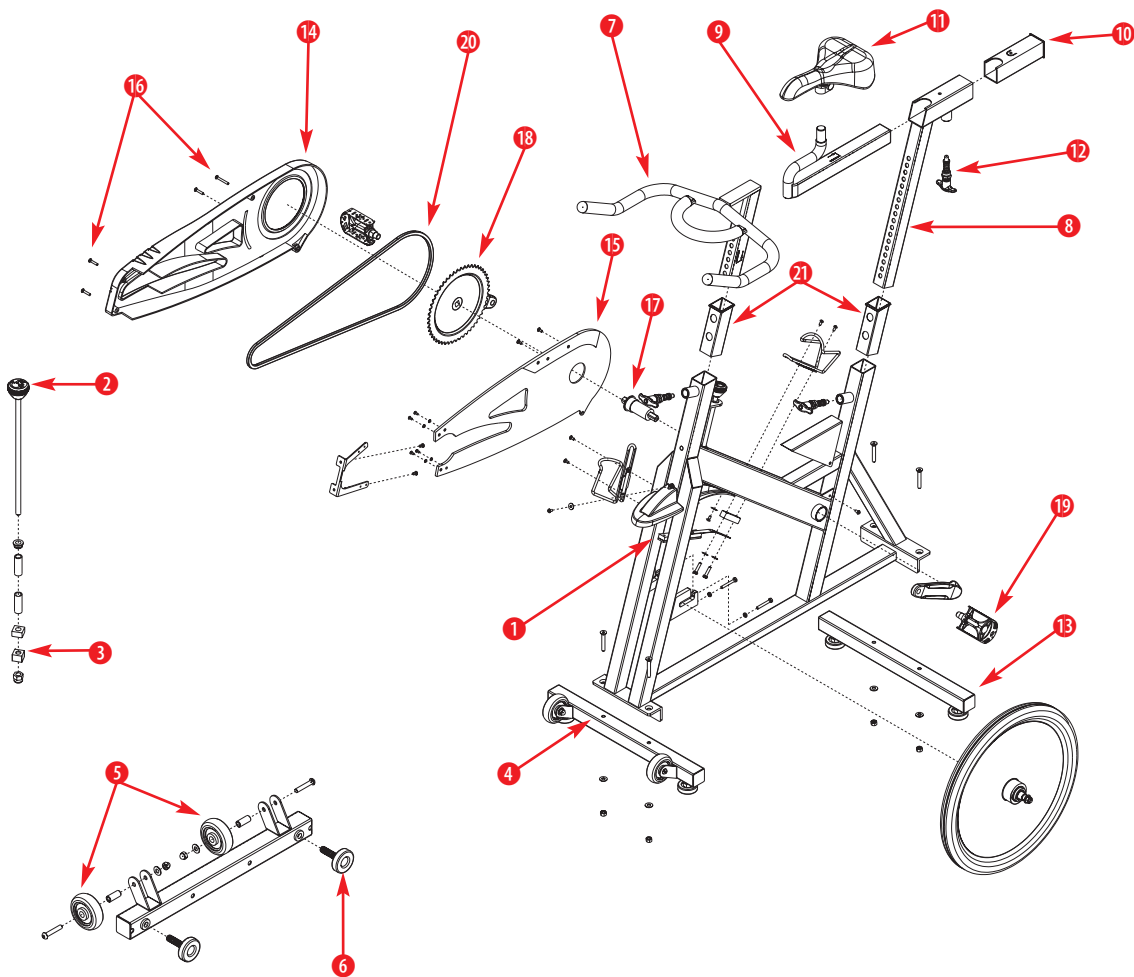

NGS Schematics

Star Trac Johnny G Spinner Elite/Pro Mainframe Assembly

Star Trac Johnny G Spinner Elite and Pro Frame Assembly

1	SG800-3721	Brake Pad Assembly
2	SG800-3722	Brake Knob and Bolt Assembly
3	SG800-3747	Brass Brake Nut
4	SG800-3719	Front Leg Assembly, Spin Bike
5	SG800-3727	New Wheel, Spin Bike
6	SG800-3729	Adjustable Foot
7	SG800-3716	Handlebar Post Assembly
8	SG800-3717	Seat Post Assembly
9	SG800-3718	Adjustable Slide for Seat
10	SG800-3750	Sleeve for Seat Slide
11	SG800-3757	Seat
12	SG800-3861	Pop Pin, Two Pitch
13	SG800-3720	Leg Assembly, Back, Johnny G

Elite and Pro Drive Assembly

14	SG800-3723	Chain Guard, Outside
15	SG800-3724	Chain Guard, Inside
16	SG800-3753	Bolt, Chain Guard
17	SG800-3755	Bottom Bracket, 68 x 107mm w/ Bolts
18	SG800-3756	Cranks Set, Spin Bike
19	SP95129.1	Pedals Set w/ Toe Clips & Straps
20	SG800-3841	Chain
21	SG800-3751	Sleeve, Plastic

NGS Schematics

Star Trac Johnny G Spinner Elite/Pro Mainframe Assembly

Elite Flywheel Parts

22	SG800-3732	Flywheel, Elite
23	SG800-3733	Right Bearing for Flywheel
24	SG800-3734	Bearing, Left
25	SG800-3735	Right Axle Spacer
26	SG800-3736	Left Axle Spacer
27	SG800-3737	Flywheel Axle
28	SG800-3738	Spring, Brake Pad
29	SG800-3739	Gasket, Flywheel
30	SG800-3741	C Ring, Hub, Flywheel
31	SG800-3742	C Ring, Bearing, Flywheel
32	SG800-3743	Chain Ring w/ Bearing
33	SG800-3744	Clutch Axle
34	SG800-3745	Bearing Locking Nut
35	SG800-3746	Flywheel Axle Nut

Pro Flywheel Parts

36	SG800-3711	Flywheel, Pro
37	SG800-3734	Bearing, Left
38	SG800-3712	Right Axle Spacer
39	SG800-3713	Left Axle Spacer
40	SG800-3737	Flywheel Axle
41	SG800-3746	Flywheel Axle Nut
42	SG800-3852	Sprocket