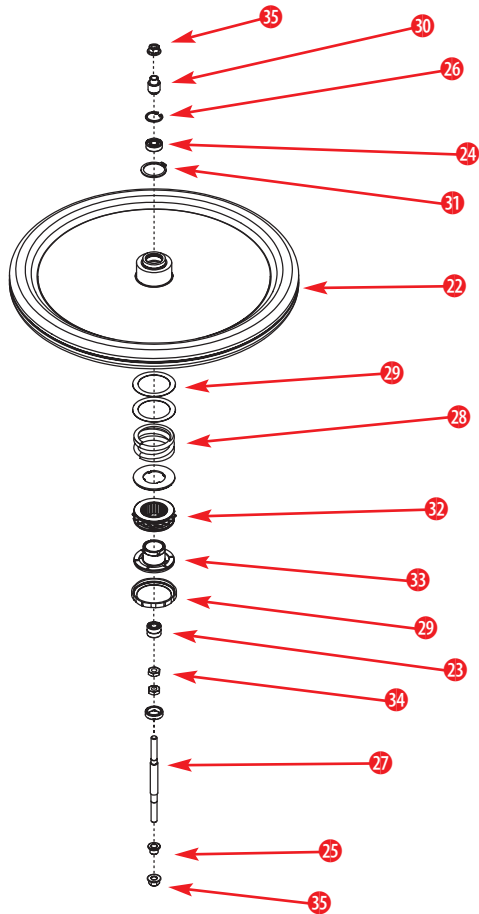

NGS Schematics

Star Trac Johnny G Spinner Elite/Pro Mainframe Assembly

Star Trac Johnny G Spinner Elite and Pro Frame Assembly

1	SG800-3721	Brake Pad Assembly
2	SG800-3722	Brake Knob and Bolt Assembly
3	SG800-3747	Brass Brake Nut
4	SG800-3719	Front Leg Assembly, Spin Bike
5	SG800-3727	New Wheel, Spin Bike
6	SG800-3729	Adjustable Foot
7	SG800-3716	Handlebar Post Assembly
8	SG800-3717	Seat Post Assembly
9	SG800-3718	Adjustable Slide for Seat
10	SG800-3750	Sleeve for Seat Slide
11	SG800-3757	Seat
12	SG800-3861	Pop Pin, Two Pitch
13	SG800-3720	Leg Assembly, Back, Johnny G

Elite and Pro Drive Assembly

14	SG800-3723	Chain Guard, Outside
15	SG800-3724	Chain Guard, Inside
16	SG800-3753	Bolt, Chain Guard
17	SG800-3755	Bottom Bracket, 68 x 107mm w/ Bolts
18	SG800-3756	Cranks Set, Spin Bike
19	SP95129.1	Pedals Set w/ Toe Clips & Straps
20	SG800-3841	Chain
21	SG800-3751	Sleeve, Plastic

NGS Schematics

Star Trac Johnny G Spinner Elite/Pro Mainframe Assembly

Elite Flywheel Parts

22	SG800-3732	Flywheel, Elite
23	SG800-3733	Right Bearing for Flywheel
24	SG800-3734	Bearing, Left
25	SG800-3735	Right Axle Spacer
26	SG800-3736	Left Axle Spacer
27	SG800-3737	Flywheel Axle
28	SG800-3738	Spring, Brake Pad
29	SG800-3739	Gasket, Flywheel
30	SG800-3741	C Ring, Hub, Flywheel
31	SG800-3742	C Ring, Bearing, Flywheel
32	SG800-3743	Chain Ring w/ Bearing
33	SG800-3744	Clutch Axle
34	SG800-3745	Bearing Locking Nut
35	SG800-3746	Flywheel Axle Nut

Pro Flywheel Parts

36	SG800-3711	Flywheel, Pro
37	SG800-3734	Bearing, Left
38	SG800-3712	Right Axle Spacer
39	SG800-3713	Left Axle Spacer
40	SG800-3737	Flywheel Axle
41	SG800-3746	Flywheel Axle Nut
42	SG800-3852	Sprocket